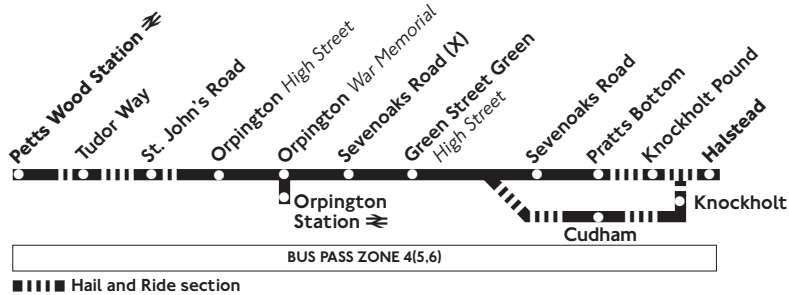

R5

Monday to Saturday
except late evenings

Petts Wood - Orpington - Cudham/Halstead

(X) - On Mondays to Fridays between 1530 and 1830 passengers boarding between Orpington Station and Green Street Green are only carried if travelling beyond Green Street Green High Street.

Mondays to Fridays

Petts Wood Station <i>Queensway</i> ⇌	0614	0709	0809	0909	1009	1109	1209	1319	1419	X	X	X	X	1519	1619	1719	1819	1932	---
St. John's Road <i>Crofton Lane</i>	0618	0713	0813	0913	1013	1113	1213	1323	1423	1523	1623	1723	1823	1936	---	---	---	---	---
Orpington <i>War Memorial</i>	0623	0718	0819	0919	1019	1119	1219	1329	1429	1529	1629	1729	1829	1941	---	---	---	---	---
Orpington Station ⇌ (X)	0626	0721	0822	0922	1022	1122	1222	1332	1432	1532	1632	1732	1832	1944	2030	---	---	---	---
Orpington <i>War Memorial</i> (X)	0628	0723	0824	0924	1024	1124	1224	1334	1434	1534	1634	1734	1833	1946	2033	---	---	---	---
Green Street Green <i>High Street</i> (X)	0633	0728	0830	0930	1030	1130	1230	1340	1440	1540	1640	1740	1838	1950	2038	---	---	---	---
Pratts Bottom <i>Bull's Head</i>	0636	↓	0834	↓	1034	↓	1234	↓	1444	↓	1644	↓	1841	↓	2041	---	---	---	---
Halstead <i>Clarks Lane</i>	0642	↓	0840	↓	1040	↓	1240	↓	1450	↓	1650	↓	1847	↓	2047	---	---	---	---
Knockholt Pound <i>3 Horseshoes</i>	0645	↓	0843	↓	1043	↓	1243	↓	1453	↓	1653	↓	1850	↓	2050	---	---	---	---
Cudham <i>Blacksmith's Arms</i>	0653	0735	0851	0938	1051	1138	1251	1348	1501	1548	1701	1748	1858	1957	2058	---	---	---	---
Knockholt Pound <i>3 Horseshoes</i>	↓	0743	↓	0946	↓	1146	↓	1356	↓	1556	↓	1756	↓	2005	↓	---	---	---	---
Halstead <i>Clarks Lane</i>	↓	0746	↓	0949	↓	1149	↓	1359	↓	1559	↓	1759	↓	2008	↓	---	---	---	---
Pratts Bottom <i>Bull's Head</i>	↓	0752	↓	0955	↓	1155	↓	1405	↓	1605	↓	1805	↓	2014	↓	---	---	---	---
Green Street Green <i>High Street</i> (Z)	0700	0756	0859	0959	1059	1159	1259	1409	1509	1609	1709	1809	1905	2017	2105	---	---	---	---